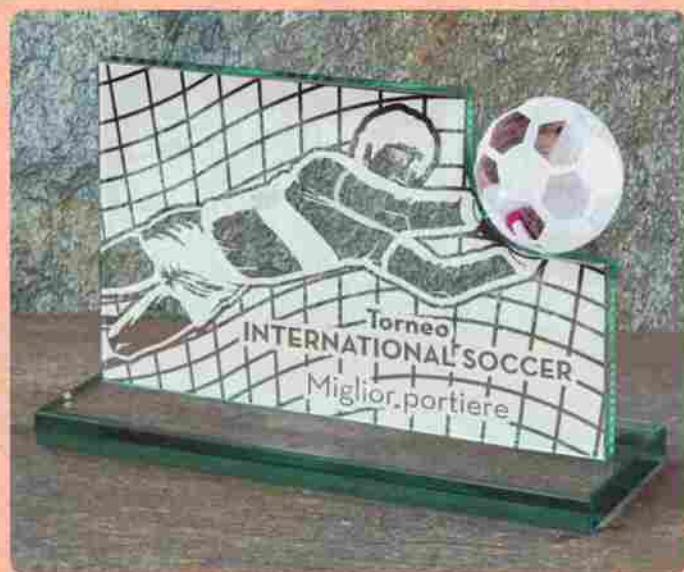

Available with football, golf, tennis, basket, neutral, globe, volley, bowls

57391
cm 12

57392
cm 14

57393
cm 15

SOLO STAMPA COLORI
ONLY COLOR PRINTING

SPESSORE 1,2 cm
THICKNESS 1.2 cm

SCATOLA CARTONE
CARTON BOX