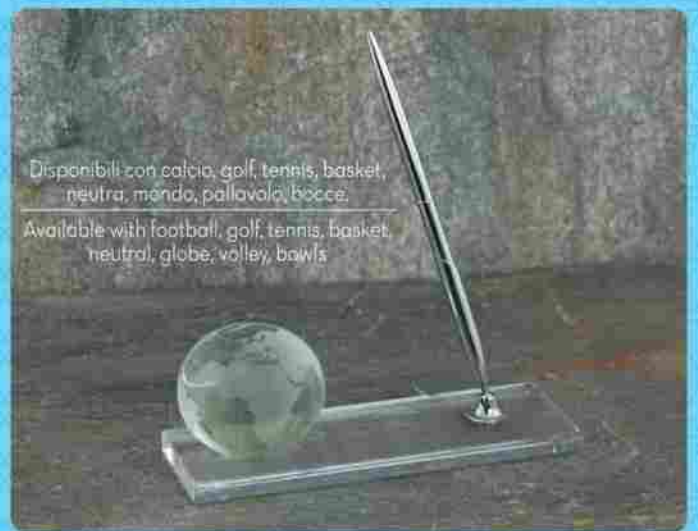

Business cards holder
Mobile phone holder

57560 3,7
cm ø 9

SOLO INCISIONE
ONLY ENGRAVING

CON BOX
WITH BOX

Disponibili con calcio, golf, tennis, basket,
neutra, mendo, pallavolo, bocce.

Available with football, golf, tennis, basket,
neutral, globe, volley, bowls